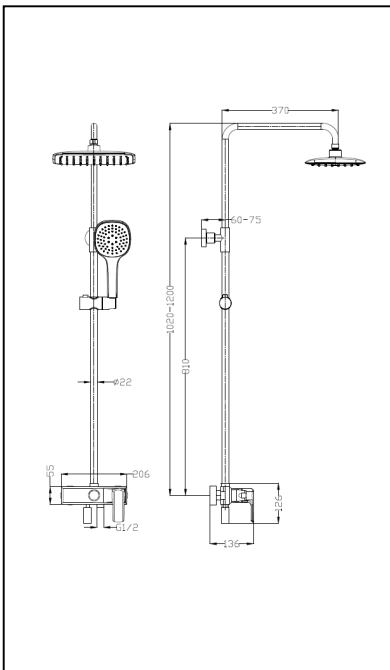

**Product specification**

**PRODUCT FEATURES:**

Type: Three Function Stainless Steel Shower Set

Code: PPS326

Material: Brass mixer (brass handle) / ABS rain shower head / stainless steel pipe / ABS hand shower / stainless steel shower hose

Finishing: Chrome

Pressure: 0.5~10 bar

Components included:

- \* 1-function ABS shower head.
- \* 3-function ABS hand shower
- \* Brass Shower Mixer
- \* stainless steel pipe
- \* 150cm stainless steel shower hose 1/2"

**FLOW RATE: L/MIN**

Water pressure	1bar	2bar	3bar
Rain shower head	4.22	6.68	8.55
Rain hand shower	3.64	5.87	7.48
Out let	6.30	9.36	11.68

**REMARK:**

\* Plating thickness passes AASS 24H test under lab conditions;