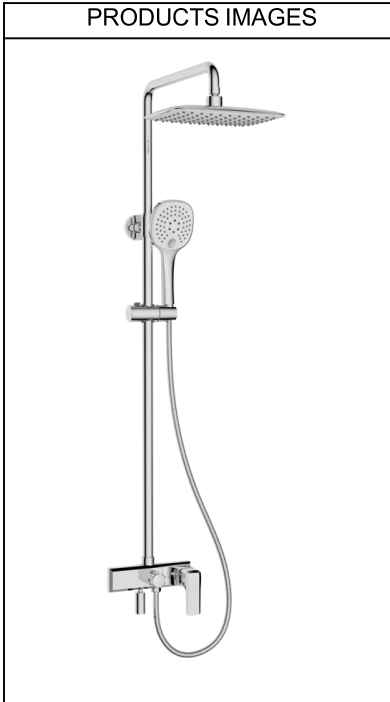

**Product specification**

**PRODUCT FEATURES:**

Type: Three Function Stainless Steel Shower Set

Code: PPS326

Material: Brass mixer (brass handle) / ABS rain shower head / stainless steel pipe / ABS hand shower / stainless steel shower hose

Finishing: Chrome

Pressure: 0.5~10 bar

Components included:

- \* 1-function ABS shower head.
- \* 3-function ABS hand shower
- \* Brass Shower Mixer
- \* stainless steel pipe
- \* 150cm stainless steel shower hose 1/2"

**FLOW RATE: L/MIN**

Water pressure	1bar	2bar	3bar
Rain shower head	4.22	6.68	8.55
Rain hand shower	3.64	5.87	7.48
Out let	6.30	9.36	11.68

**REMARK:**

\* Plating thickness passes AASS 24H test under lab conditions;

**WARRANTY:**

ROCELL BATHWARE guarantees all its Chrome plated ranges of shower set for a period of 3 years.